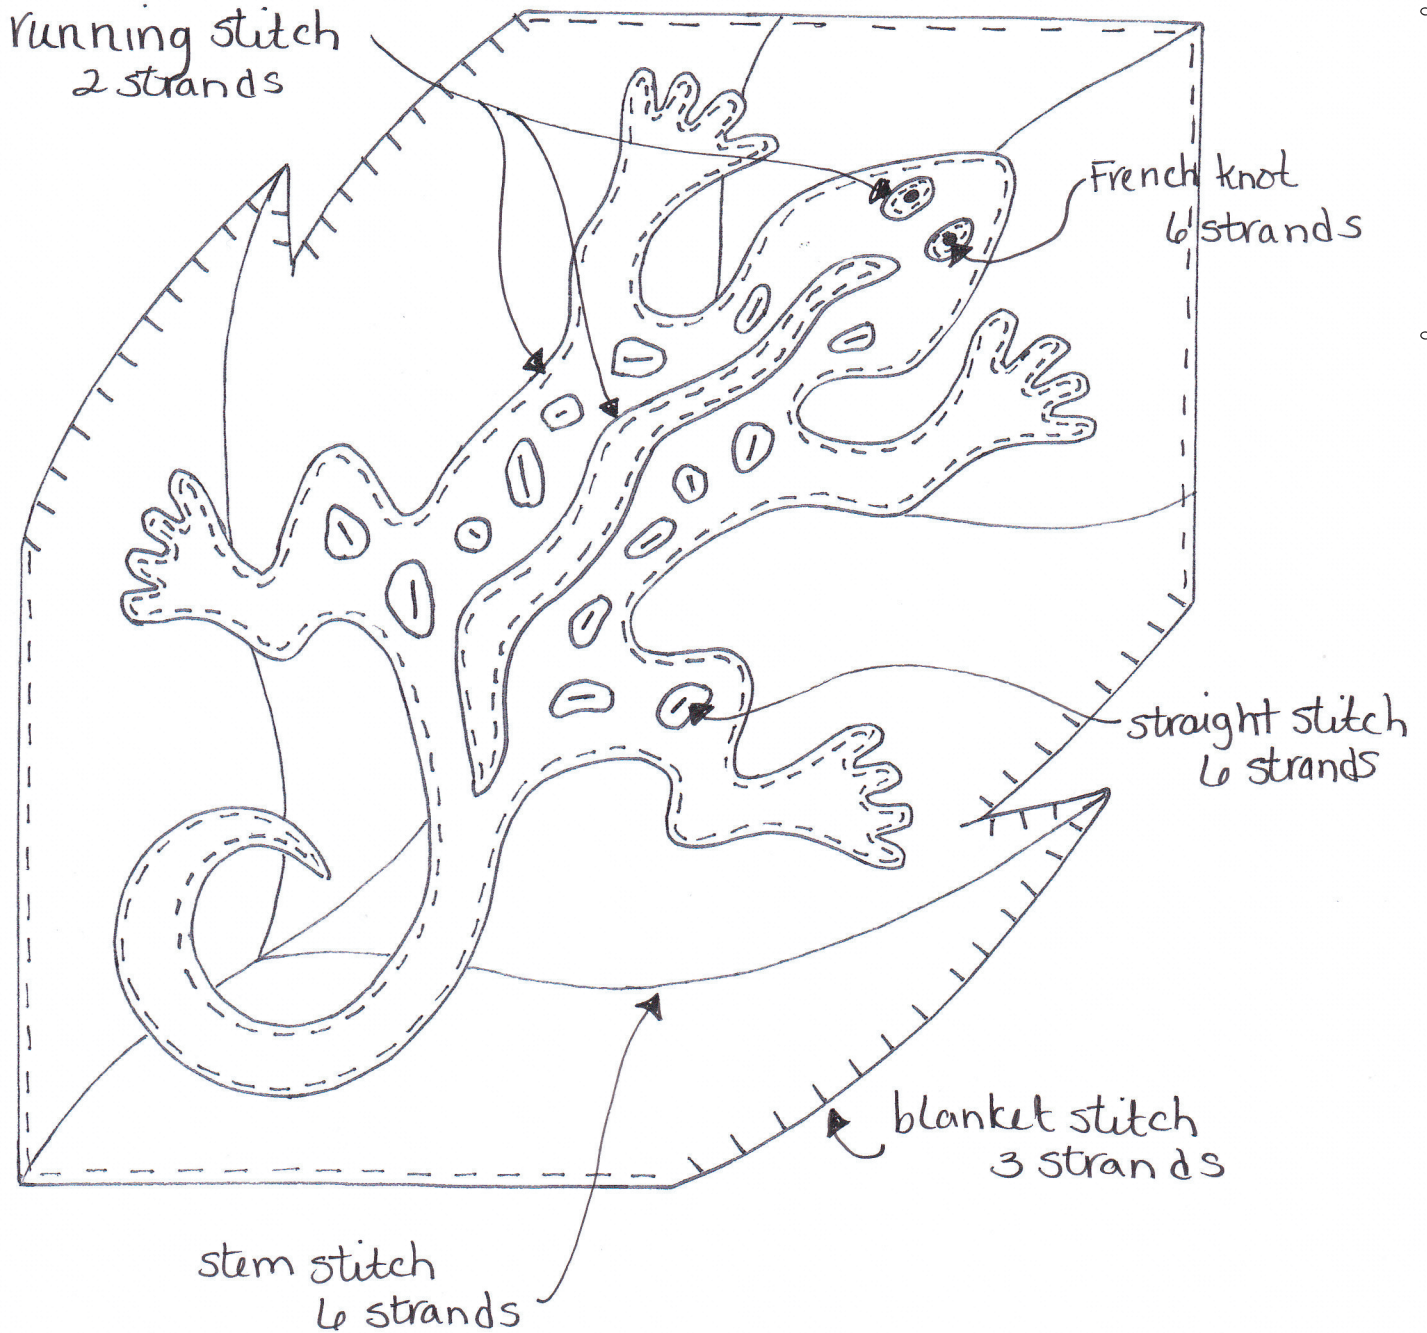

LIZARD APPLIQUE BLOCK

Made for 6" block

Cutting - see photo for suggested colors

- 1 - leaf
- 1 - lizard
- 1 - stripe
- 2 - eyes
- 14 - misc. spots